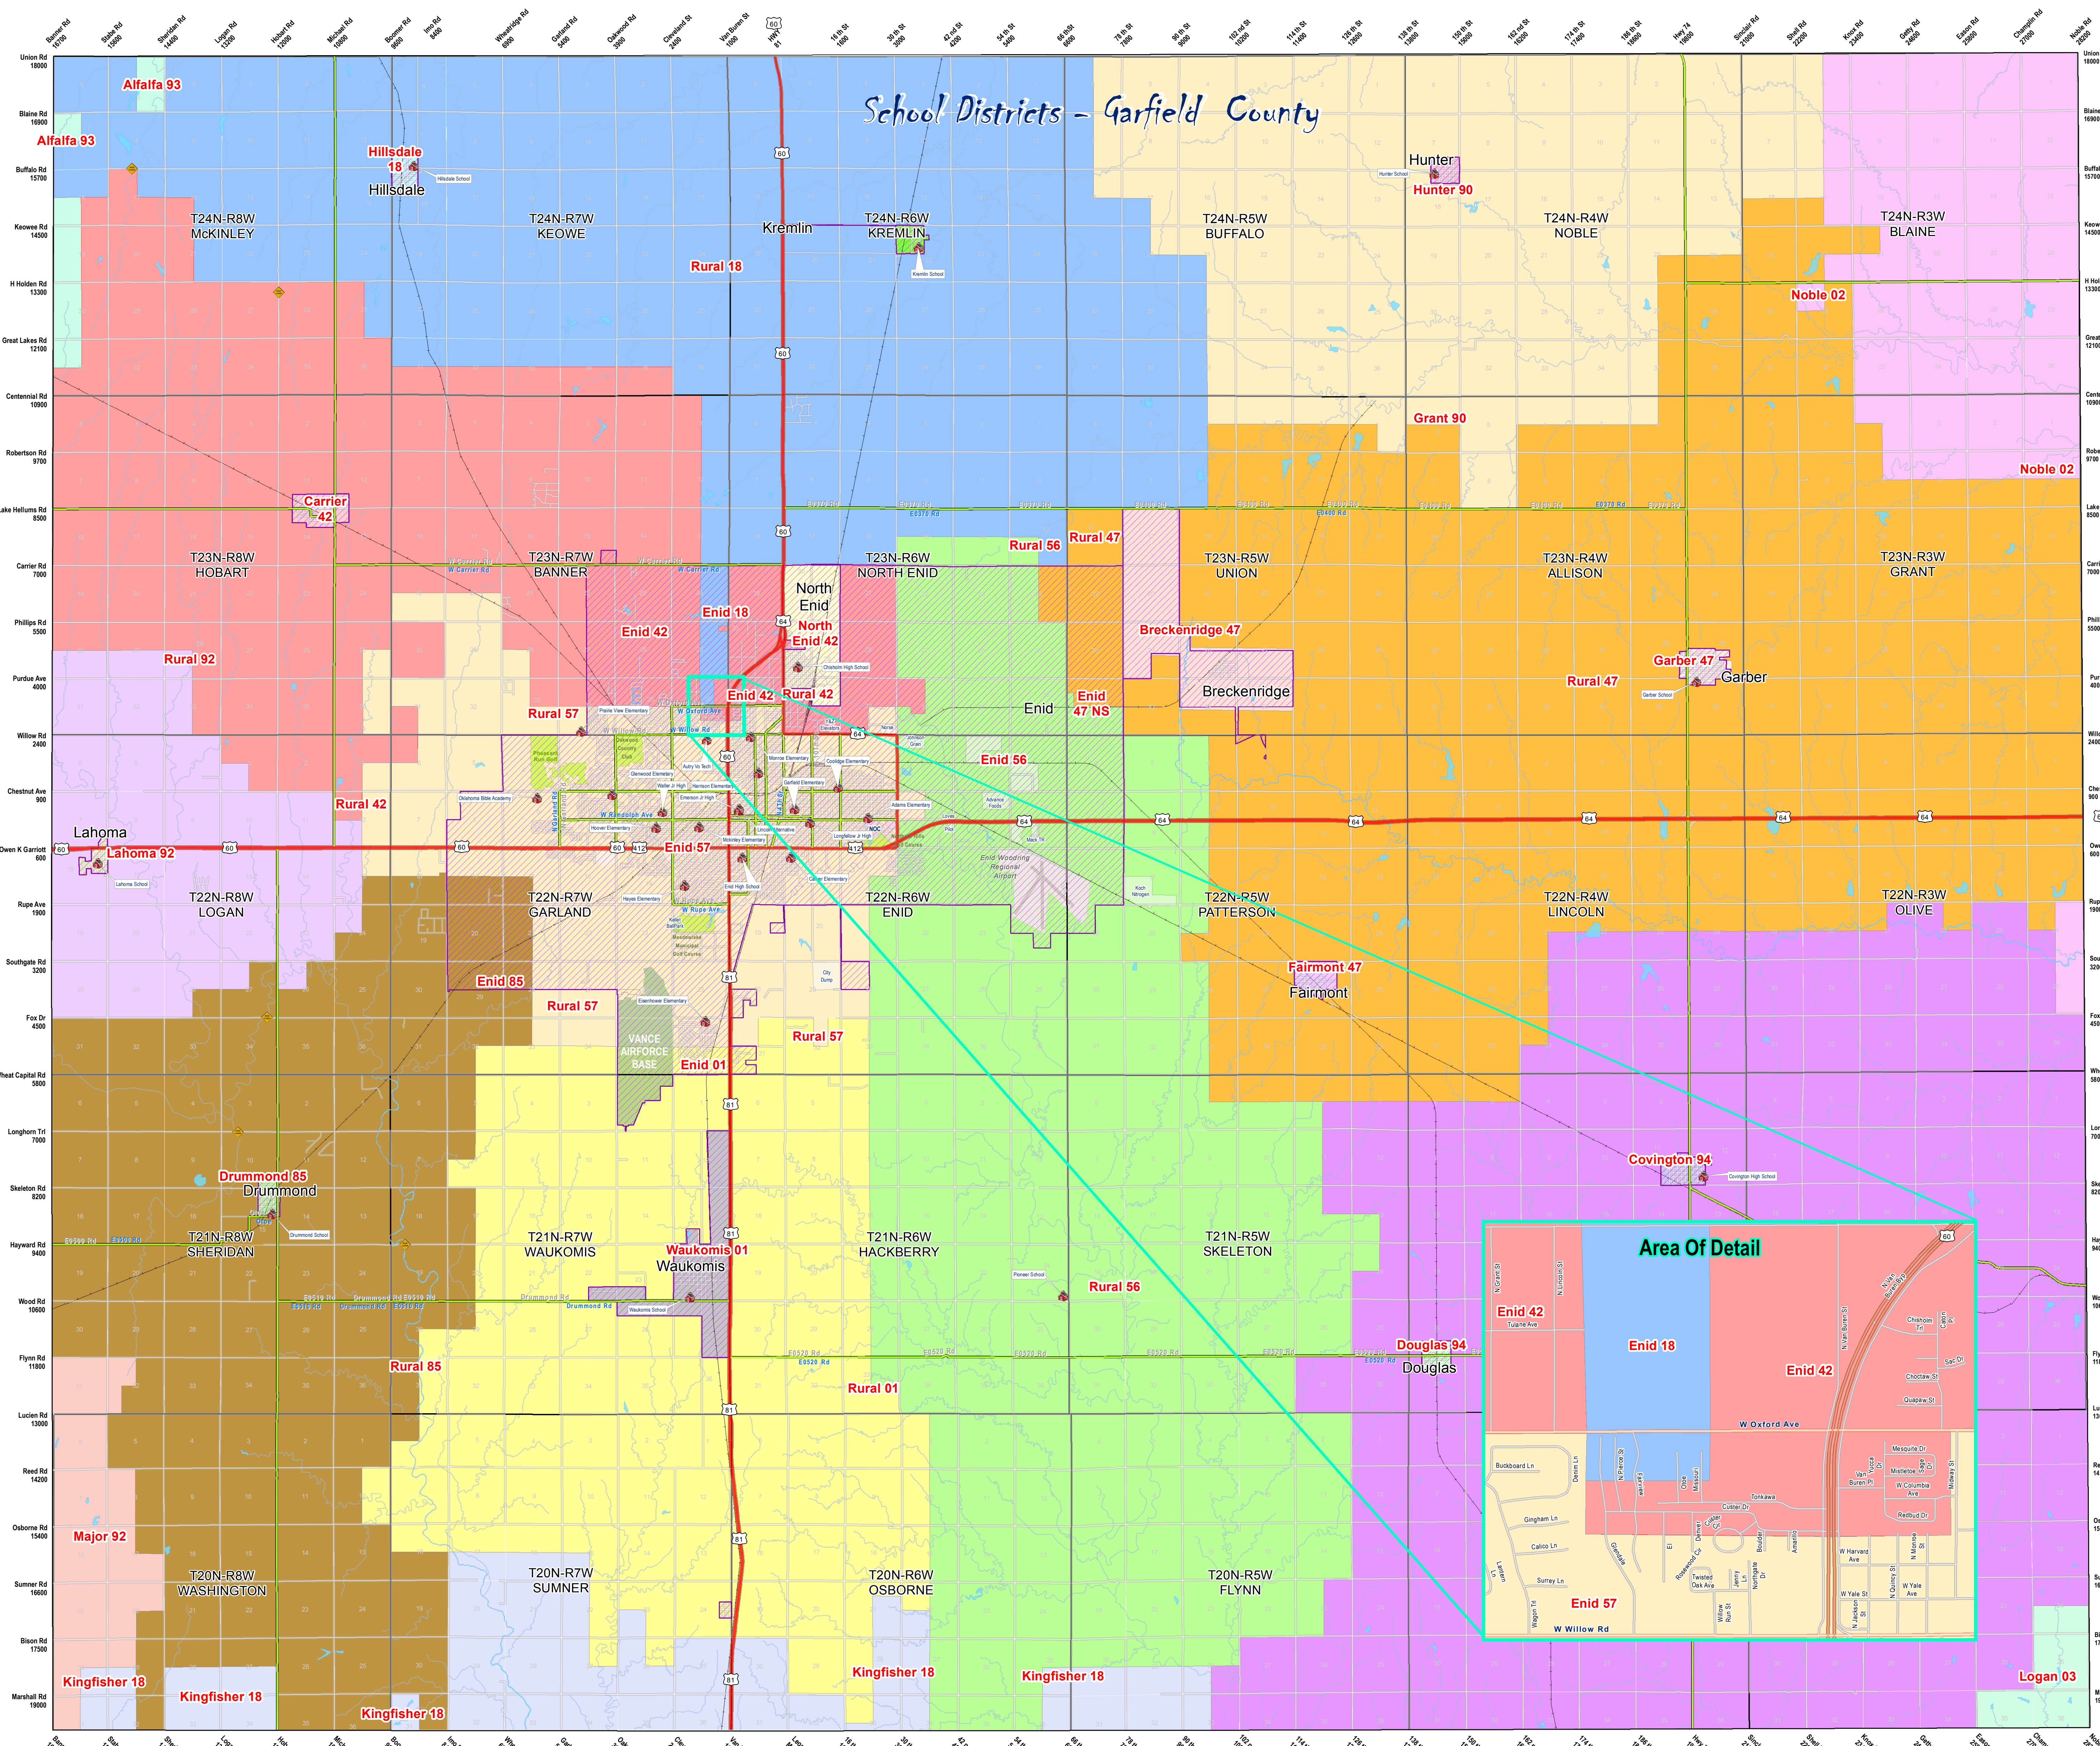

School Districts - Garfield County

Symbology

- School
- Highways
- Major Roads
- Secondary Street
- City Limits
- School District
 - Logan 03
 - Douglas 94
 - Major 92
 - Covington 94
 - Hunter 90
 - Chisholm
 - Kingfisher 18
 - Hillsdale 18
 - Lahoma 92
 - Noble 02
 - Alfalfa 93
 - Enid 01
 - Kremlin 18
 - Enid 18
 - North Enid 42
 - Enid 42
 - Carrier 42
 - Enid 47
 - Fairmont 47
 - Enid 56
 - Rural 92
 - Garber 47
 - Grant 90
 - Waukomis 01
 - Breckenridge 47
 - Drummond 85
 - Rural 94
 - Enid 57
 - Enid 85